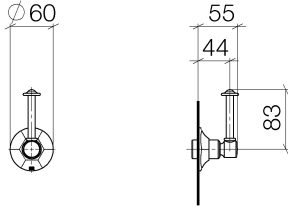

ST 060 401 0371

- rosette Ø 60 mm
- head part with cut-to-length spindle and sleeve

Individual components of this set

You need the following components for this set

1x 11 170 370-06

1x 36 608 371-06

MADISON Wall valve clockwise closing 3/4" - Brushed Platinum

MADISON

ST 060 401 0371

MADISON Wall valve clockwise closing 3/4" - Brushed Platinum

MADISON

ST 060 401 0371

Certificates

IAPMO_4976 (1). WRAS_2010066.

Spare parts list

No.	Item Number	Name	Quantity used	Delivery time
1	90 90 03 127 00 90	top	1	2
2	09 23 10 125-00	nut	1	10
3	90 14 10 063 00 90	seal	1	2
4	09 27 37 102-06	rosette	1	10
5	09 30 30 069 90	screw	1	2
6	09 30 11 194 90	disc	1	2
7	09 18 30 007-06	sleeve	1	-
Spare part can no longer be ordered, please order the replacement item				
8	90 28 10 030 00 90	ring	1	2
9	09 12 12 064-06	base	1	-
Spare part can no longer be ordered, please order the replacement item				
10	90 14 15 021 00 90	ring	1	2
11	09 21 02 161-06	cover	1	10
12	09 20 37 101-06	handle	1	10
13	09 20 37 001-06	handle	1	10
14	09 28 22 013 90	pipe	1	2
15	11 170 370-06	MADISON Lever insert - Brushed Platinum	1	10
16	09 30 30 062-06	screw	1	10