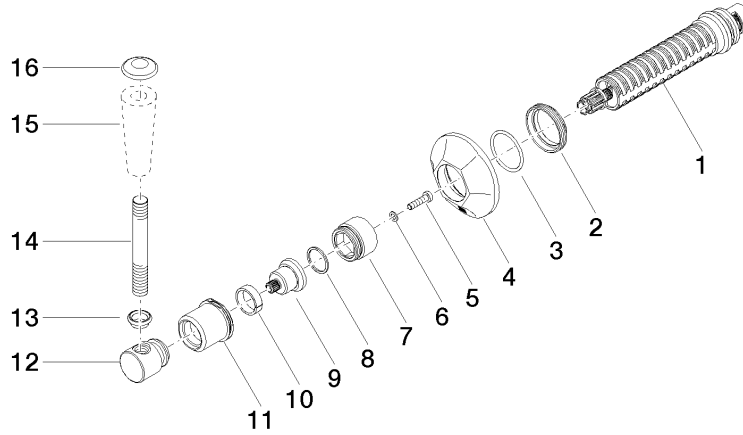

ST 060 401 0371

- rosette Ø 60 mm
- head part with cut-to-length spindle and sleeve

Individual components of this set

You need the following components for this set

1x 11 170 370-06

1x 36 608 371-06

MADISON Wall valve clockwise closing 3/4" - Brushed Platinum

ST 060 401 0371

ST 060 401 0371

Parts for other
finishes can be found
here: [Chrome](#)

MADISON Wall valve clockwise closing 3/4" - Brushed Platinum

MADISON

ST 060 401 0371

MADISON Wall valve clockwise closing 3/4" - Brushed Platinum

MADISON

ST 060 401 0371

MADISON Wall valve clockwise closing 3/4" - Brushed Platinum

MADISON

ST 060 401 0371

Certificates

IAPMO_4976 (1). WRAS_2010066.

Spare parts list

No.	Item Number	Name	Quantity used	Delivery time
1	90 90 03 127 00 90	top	1	2
2	09 23 10 125-00	nut	1	10
3	90 14 10 063 00 90	seal	1	2
4	09 27 37 102-06	rosette	1	10
5	09 30 30 069 90	screw	1	2
6	09 30 11 194 90	disc	1	2
7	09 18 30 007-06	sleeve	1	-
Spare part can no longer be ordered, please order the replacement item				
8	90 28 10 030 00 90	ring	1	2
9	09 12 12 064-06	base	1	-
Spare part can no longer be ordered, please order the replacement item				
10	90 14 15 021 00 90	ring	1	2
11	09 21 02 161-06	cover	1	10
12	09 20 37 101-06	handle	1	10
13	09 20 37 001-06	handle	1	10
14	09 28 22 013 90	pipe	1	2
15	11 170 370-06	MADISON Lever insert - Brushed Platinum	1	10
16	09 30 30 062-06	screw	1	10